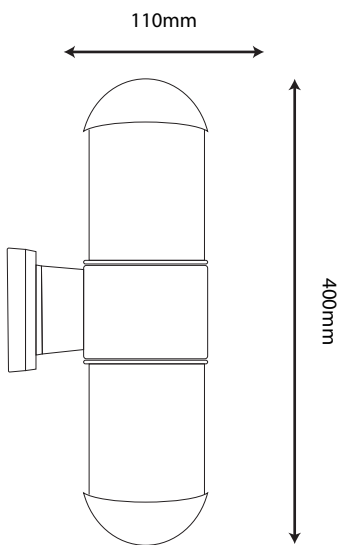

DIMENSION

PRODUCT

Name	OTD OUTDOOR LIGHT
Reference	EL-OTD-DW1
Model	EL-OTD-DW
Body color	Black / Sand Silver / Green & Brush Gold
Material	Die-casting Aluminum + Glass
Category	Outdoor

OTHER DATA

Holder Base	E27
Power	Max. 2 × 40W
Dimension (mm)	L: 400 mm W: 110 mm
Ingress Protection	IP54
Frequency (Hz)	50/60 Hz
Mains voltage	AC 220-240V
Class I	
No UV or IR Radiation	
High Energy Efficiency	
Low Power Consumption	
Long Life-Span	
Low Temperature Rising	